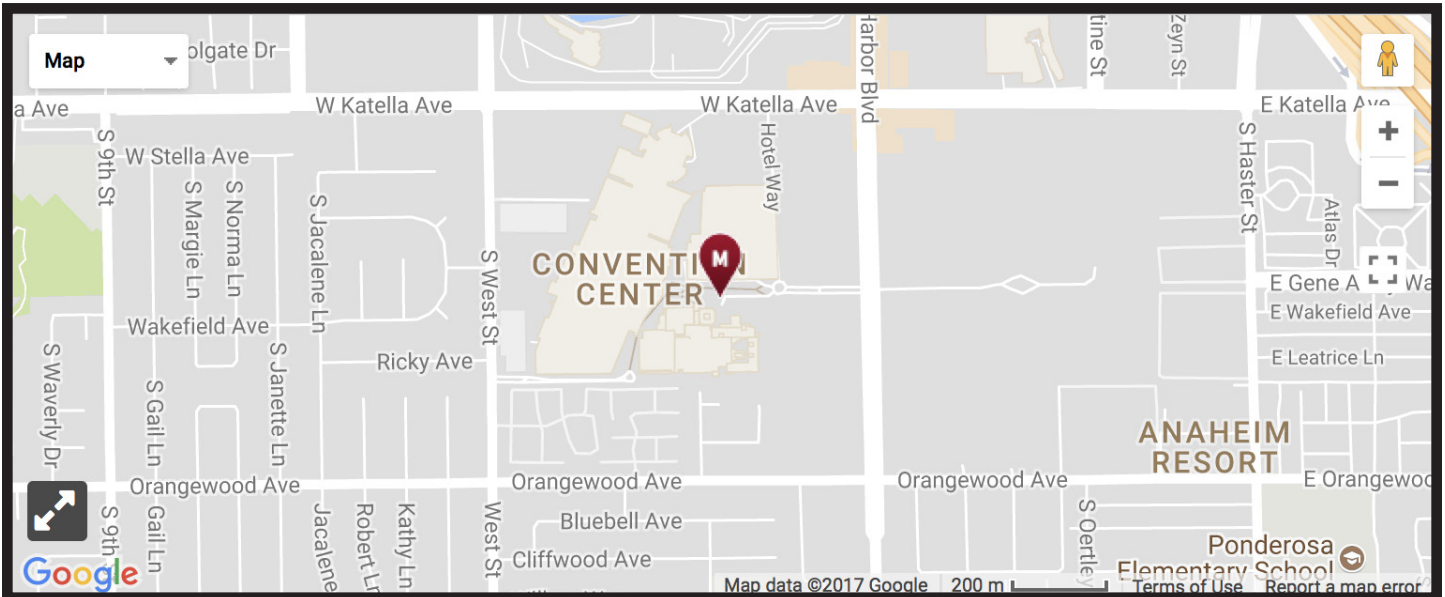

Congress is being held at the Anaheim Marriott:
Anaheim Marriott
700 West Convention Way, Anaheim, California 92802
TEL: +1-714-750-8000

DIRECTIONS

John Wayne Airport-Orange County (SNA) to Anaheim Marriott

Travel northeast on North Airport Way. Continue onto JWA Roadway then make a slight right back onto North Airport Way. Turn left onto MacArthur Boulevard. Turn right to merge onto Interstate 405 North toward Long Beach. Take exit 9A to merge onto CA-55 North. Travel 4.3 miles to exit 10B for Interstate 5 North toward Santa Ana. Travel 5.9 miles to exit 109 for Katella Avenue/Disney Way/Civic Center/Disneyland. Merge onto South Anaheim Way. Proceed to East Katella Avenue and turn left. Turn left again onto South Harbor Boulevard. take the first right onto West Convention Way. Make a U-turn and the hotel will be on the right.

Total Est. Time: 22 minutes (allow 35 minutes)
 Total Est. Distance: 13.9 miles

Los Angeles International Airport - LAX to Anaheim Marriott

Travel east on World Way. Keep right and merge onto South Sepulveda Boulevard. Make a slight right onto the Interstate 105 East ramp. Keep left and merge onto Interstate 105 East. Travel 17 miles to exit 18 for Interstate 605. Keep right and follow signs for Interstate 605 South. Merge onto Interstate 605 South and travel 2.5 miles to exit 7A for CA-91 East. Travel 7.6 miles on CA-91 East to exit 24 and merge onto Interstate 5 South toward Santa Ana. Travel 5 miles to exit 110A for Harbor Boulevard and the convention center. Keep right and follow signs for Harbor Boulevard South. Merge onto South Harbor Boulevard and continue to West Convention Way. Make a U-turn and the hotel will be on the right.